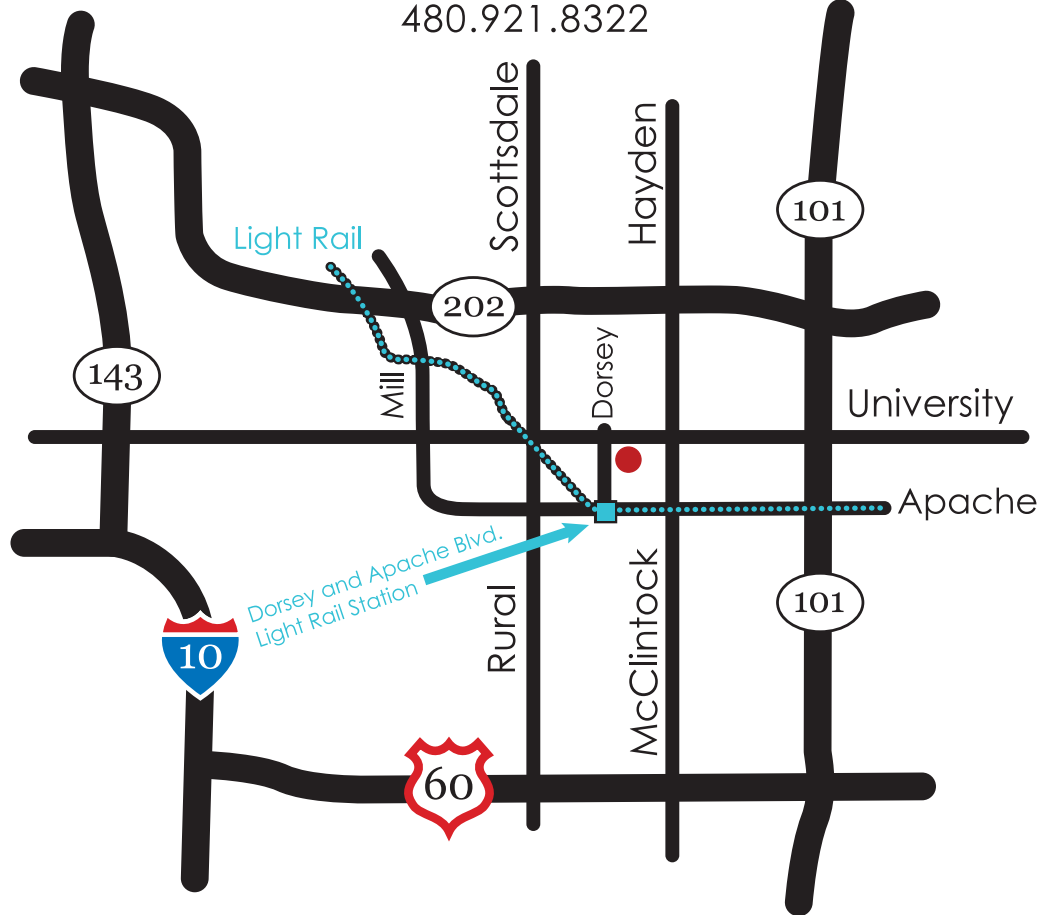

The Phoenix Rock Gym is Located At

1353 E. University Dr. Tempe, AZ 85281

480.921.8322

From Phoenix | Take the 202 Freeway east to the Scottsdale/Rural Rd exit. Turn right onto Rural then left onto University. **Then...**

From Scottsdale | Take Hayden south to University. Turn right. **Then...**
or Take the Pima Freeway (101) south to the Rio Salado/University Exit. Follow the frontage road 1/2 mile to University. Turn right. **Then...**

From Mesa | Take Hwy-60 (Superstition Frwy) west to the Pima Freeway (101). Drive north on the 101 to Broadway. Exit and drive west to McClintock. Turn right onto McClintock. Turn left on University. **Then...**

Then... We are located in Aztech Court on the southeast corner of University & Dorsey (halfway between Rural & McClintock). We are in the huge building behind the Quality Inn and Sparkies Pizza.

Or... Take the **Light Rail** to the **Dorsey and Apache Blvd. Station** and walk .5 miles north to Aztech Court.